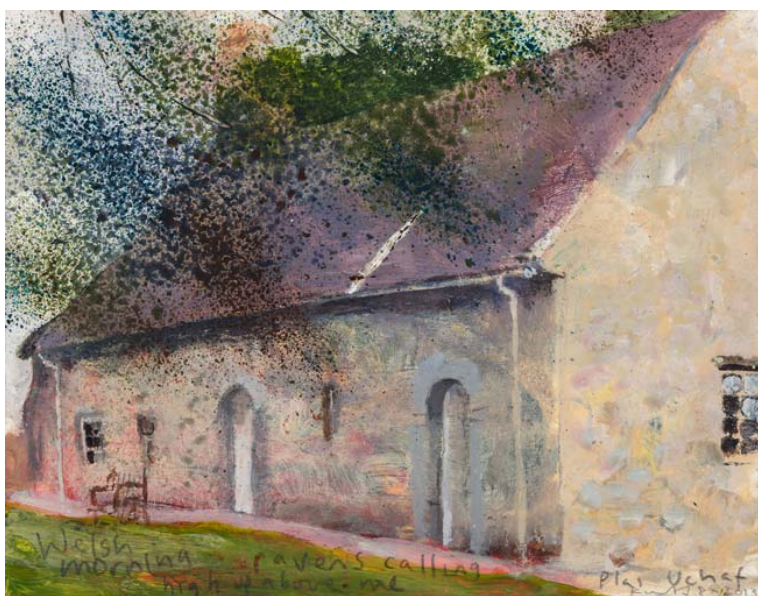

LM 08
**The wind in the sycamore and
ash, Plas Uchaf, Llangollen.**
August 2013.
Mixed media on paper,
57x59.5cm

LM 09
**Welsh morning, ravens calling
high up above me. Plas Uchaf.**
2013
Mixed media on museum
board, 16.5x21cm