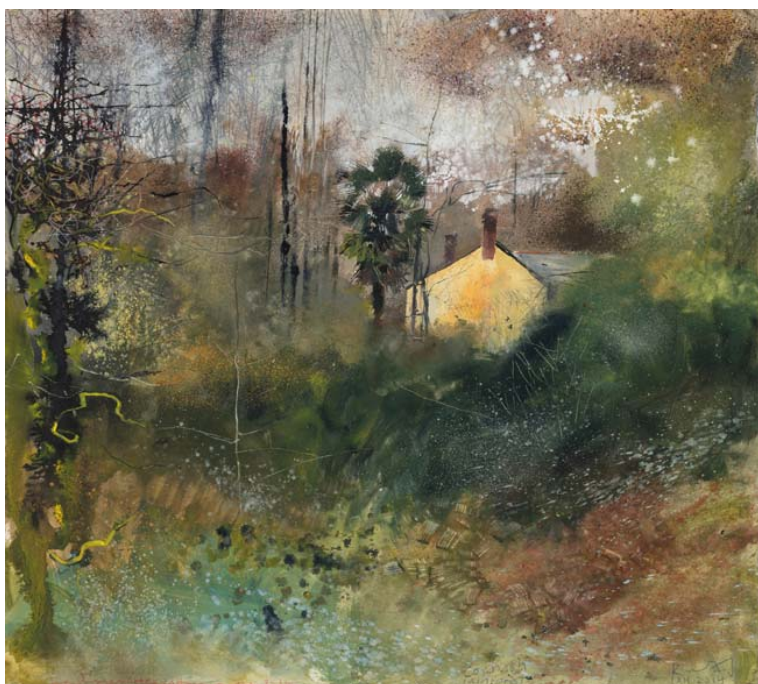

LM 13

**Sanders, Lettaford, the front porch.**

June 2013

Mixed media on museum board, 21.5x 20.5cm

LM 14  
**A wader's fluting call echoes  
up and down Frenchman's  
Creek.**  
2015  
Mixed media on linen,  
198.5cmx226.5cm