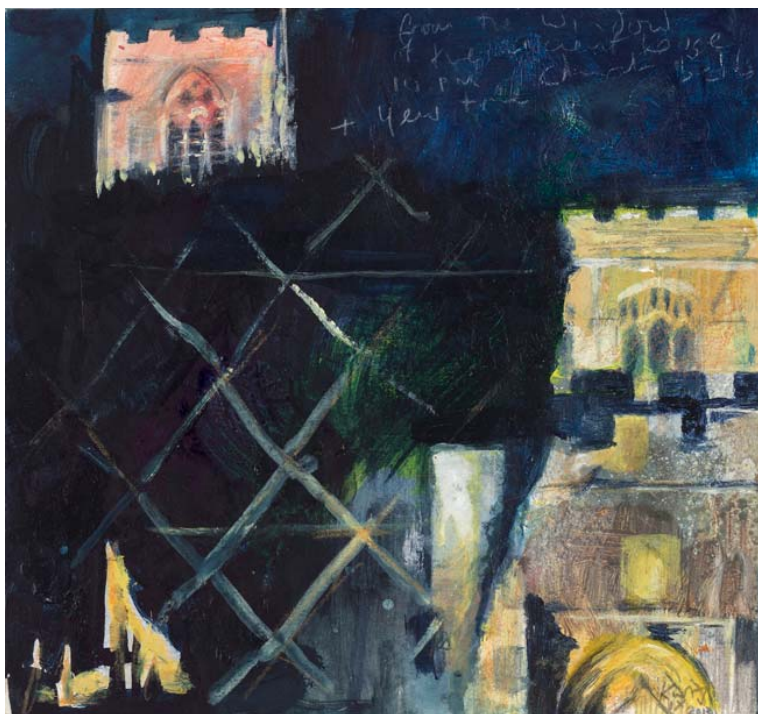

LM 07
From the window of The Ancient House. 10pm church bells and yew tree.
September 2013
Mixed media on museum board, 20.5x22cm