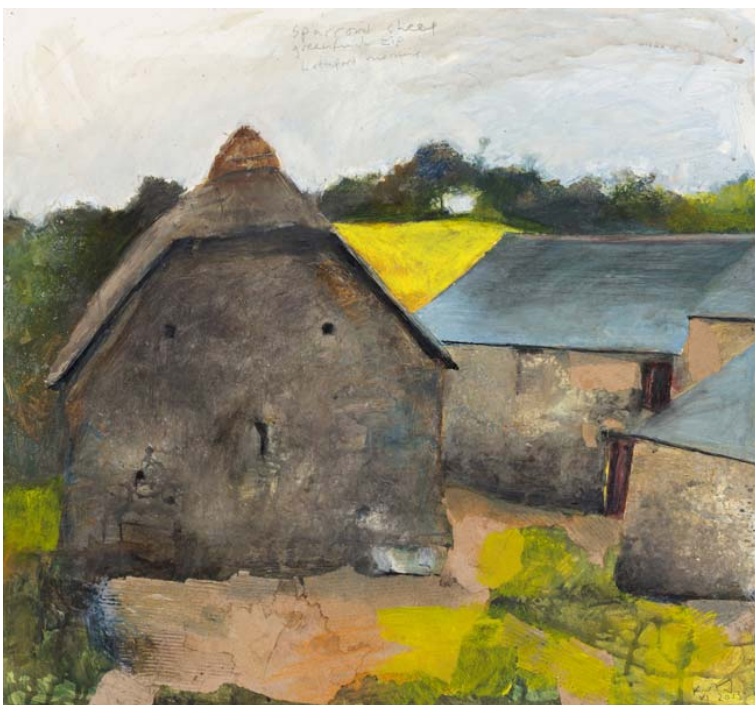

LM 01  
**Plas Uchaf Hall, cup of tea.**  
2013  
Mixed media on museum board, 30.5x30cm

LM 08  
**The wind in the sycamore and  
ash, Plas Uchaf, Llangollen.**  
August 2013.  
Mixed media on paper,  
57x59.5cm

LM 09  
**Welsh morning, ravens calling  
high up above me. Plas Uchaf.**  
2013  
Mixed media on museum  
board, 16.5x21cm

LM 10  
**Bird song and a breeze in the tree tops. The long houses of Lettaford, Dartmoor.**  
June 2013  
Mixed media on museum board, 56x58cm